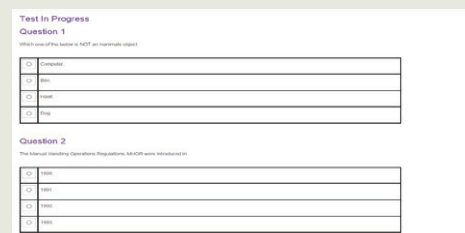

Asbestos Awareness

**WESSEX
SAFETY SERVICES**

T. +44 (0) 7850 03079 1

Is your workplace familiar with asbestos awareness?

Despite new legislation, thousands of tons of asbestos still nests in buildings across the UK. Every year, over 5,000 people die from asbestos-related diseases. Training in the safe use of asbestos can dramatically reduce this figure.

UKATA

Who is asbestos awareness training for?

Are you familiar with the codes, working practices and regulations in place to protect against asbestos-related illnesses? Do you know the different types of asbestos? No? The asbestos awareness course covers these vital questions and shows you how to protect yourself and others from asbestos exposure. If you need basic asbestos awareness to gain access to certain sites, then this is the course for you.

What does the asbestos awareness course cover?

The asbestos awareness course shows you:

- *The basic principles of asbestos awareness.*
- *The damage that asbestos can cause, using real-life examples.*
- *How to respond if you suspect you have identified asbestos in a building.*

What is the benefit of asbestos awareness training to your business?

Your staff can gain quick and effective training in asbestos awareness and understand how to deal with asbestos materials. Staff can complete their training at any time to suit your needs.

Video Presentations.

Interactive Games.

Final Exam – Certificates Provided.

This course is purely for general guidance. Always follow all codes, practices and regulations that are in place for asbestos awareness. Also, ensure that you know what your working practices, policies and procedures are for dealing with asbestos.

Completing this course does not permit, licence or authorise you to remove or repair asbestos under any circumstances.

Wessex Safety Services LLP

T. +44 (0) 1202 62239 1

E. info@wessexsafety.com

W. www.wessexsafety.com