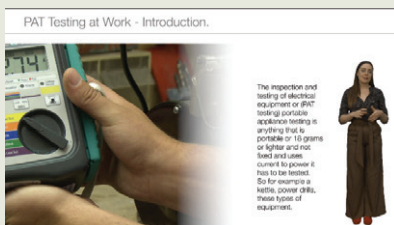

Health and Safety Executive - HSE

Who is PAT testing awareness training for?

Competent workers who have passed the in-service inspection and testing of electrical equipment (portable appliance testing) can perform portable appliance testing. This online course offers effective guidance for these employees to keep themselves and others safe in the workplace.

What does the PAT testing awareness course cover?

The PAT testing course covers:

- *The importance of electrical equipment inspection and testing in the workplace.*
- *People who can carry out inspections and testing.*
- *The stages involved in inspections and testing.*
- *Types of electrical equipment.*
- *UK legislation on inspections, testing and health and safety.*

What is the benefit of PAT testing awareness for your business?

The PAT testing course provides up-to-date information on in-service electrical equipment inspections and testing to keep your workforce safe. This training acts as an excellent refresher of skills that saves sending your staff for face-to-face training. Staff can complete their training at any time to suit your needs. Completing this online course does not in any way qualify you in electrical engineering or similar qualifications. This course should be used as guidance.