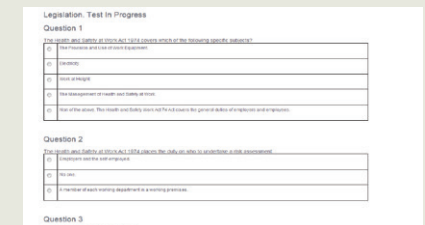

Final Exam – Certificates Provided.

All Portable Appliance Testing equipment must be calibrated once a year, have a certificate and be kept in a safe place.

Wessex Safety Services LLP

T. +44 (0) 7850 03079 1

E. info@wessexsafety.com

W. www.wessexsafety.com